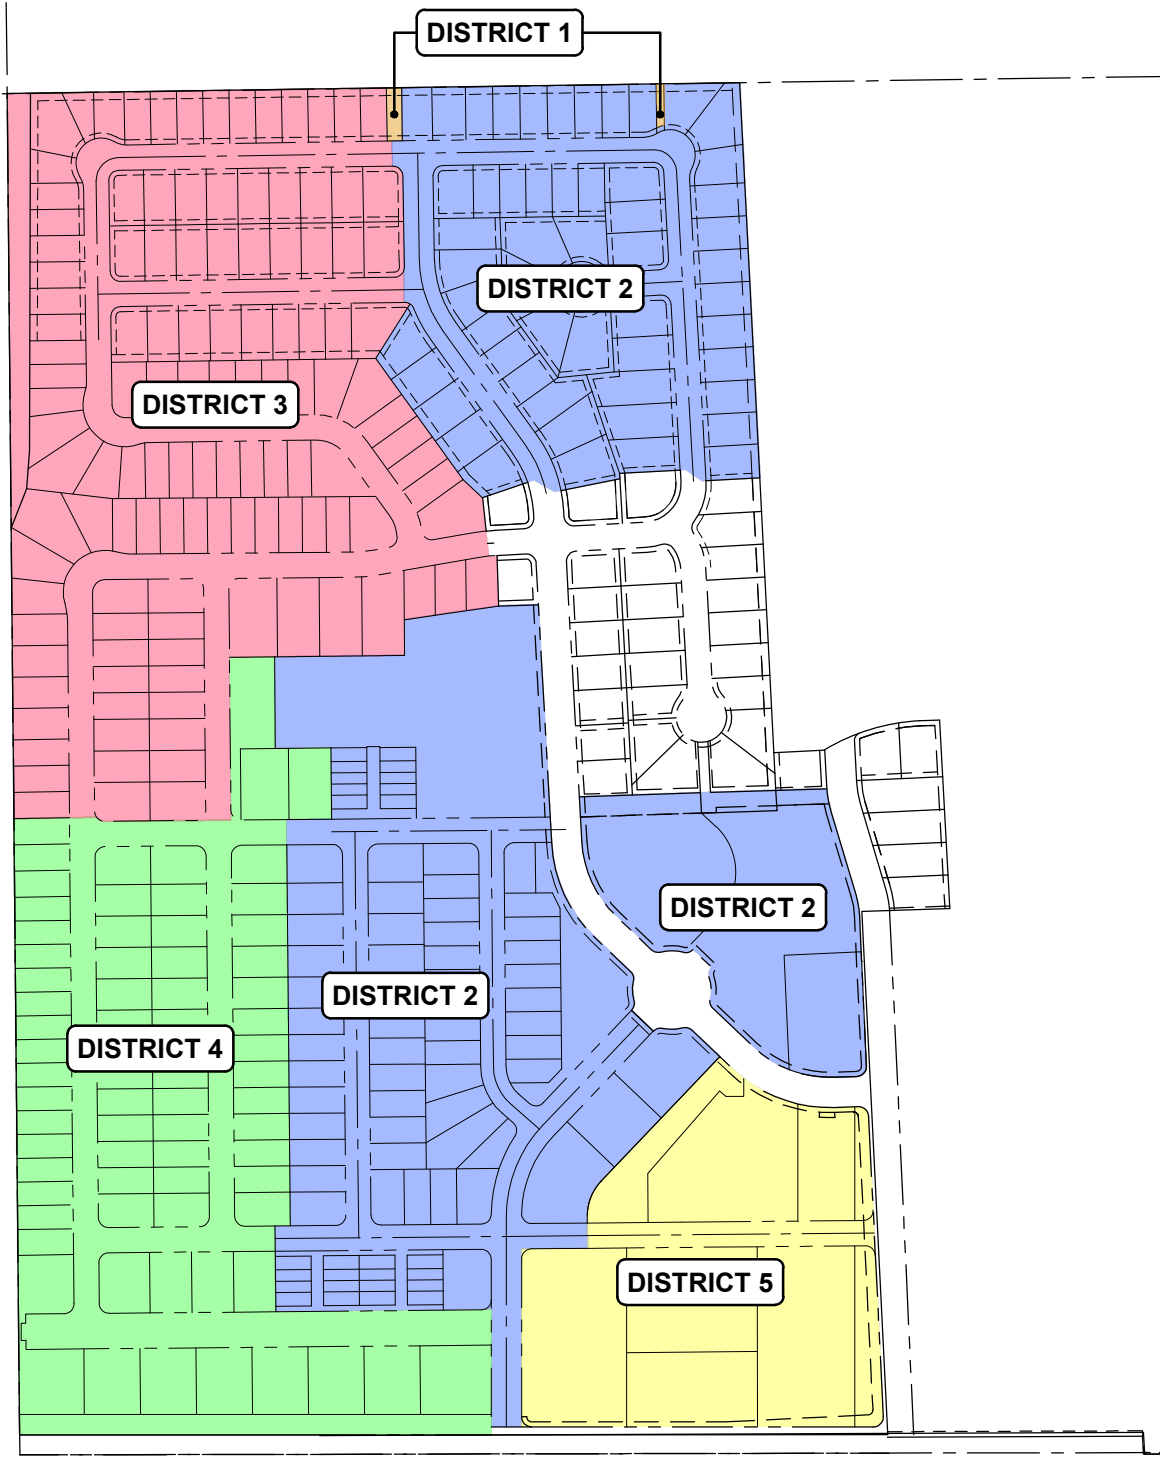

DRAWING NAME: METRO MAPS-ATL

PATH: D:\CIVILWORK\CIVILWORK\PROJECTS\CIVILWORK\PROJECTS\7008 - CONESTOGA\CADD\METRO MAPS-ATL.DWG

- DISTRICT 1, 0.10 ACRES
- DISTRICT 2, 35.91 ACRES
- DISTRICT 3, 24.30 ACRES
- DISTRICT 4, 18.20 ACRES
- DISTRICT 5, 9.29 ACRES